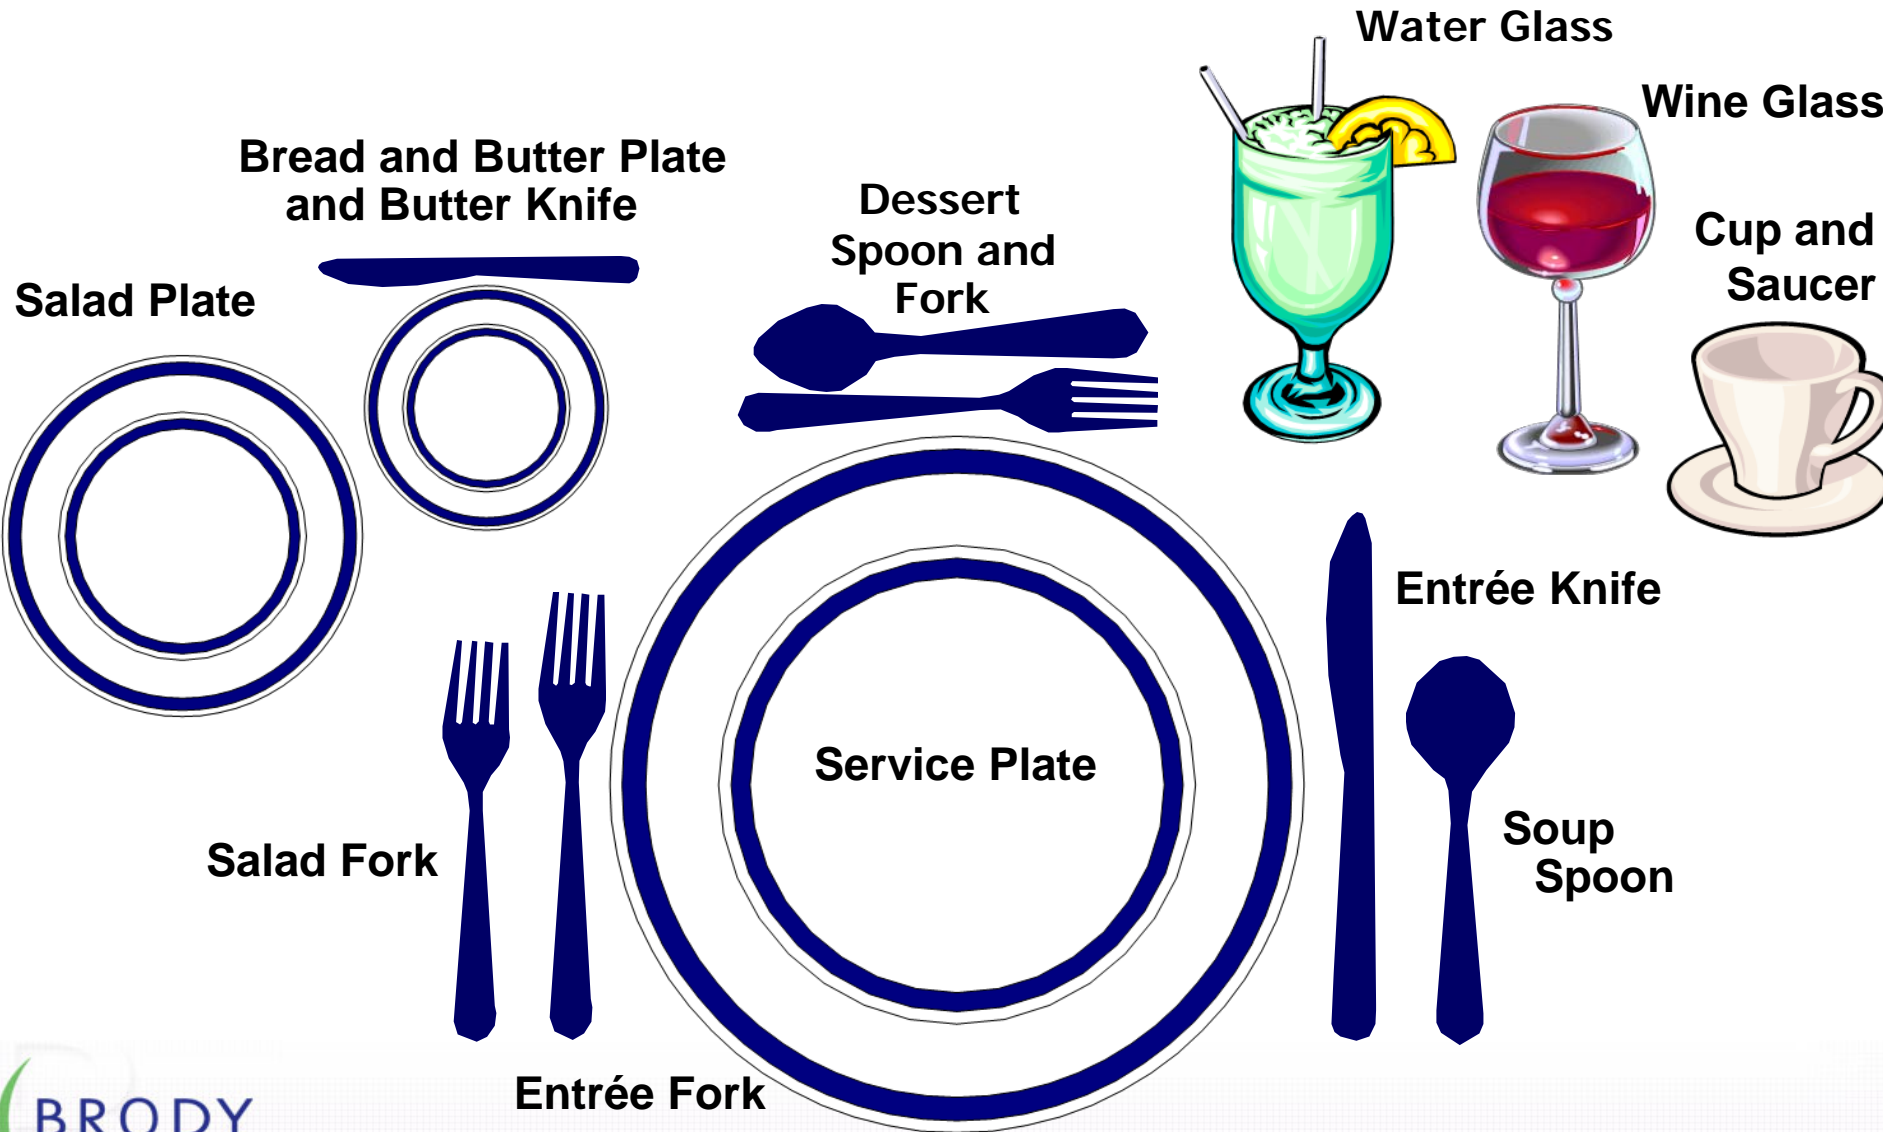

PROPER PLACE SETTING

UTENSILS – REST POSITION

American

Continental

UTENSILS – FINISHED POSITION

GLASSWARE

Water

White

Red